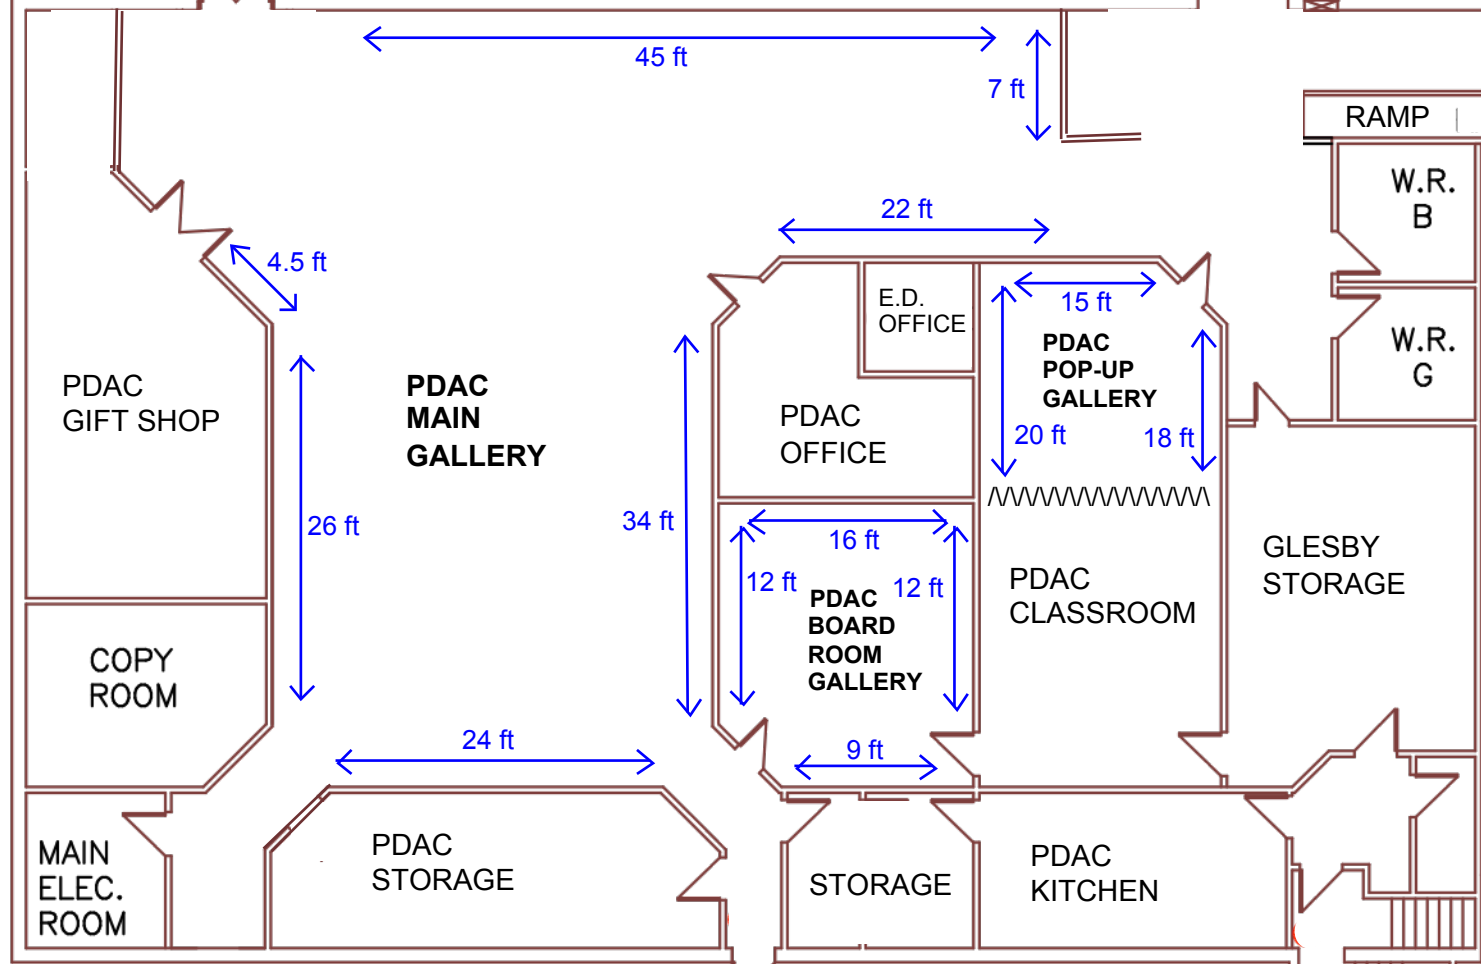

MAIN ENTRANCE

VESTIBULE

PDAC MAIN ENTRANCE

GALLERIA

← TRACK FOR HANGING SYSTEM →

ARTS CENTRE REAR ENTRANCE

EMERGENCY EXIT